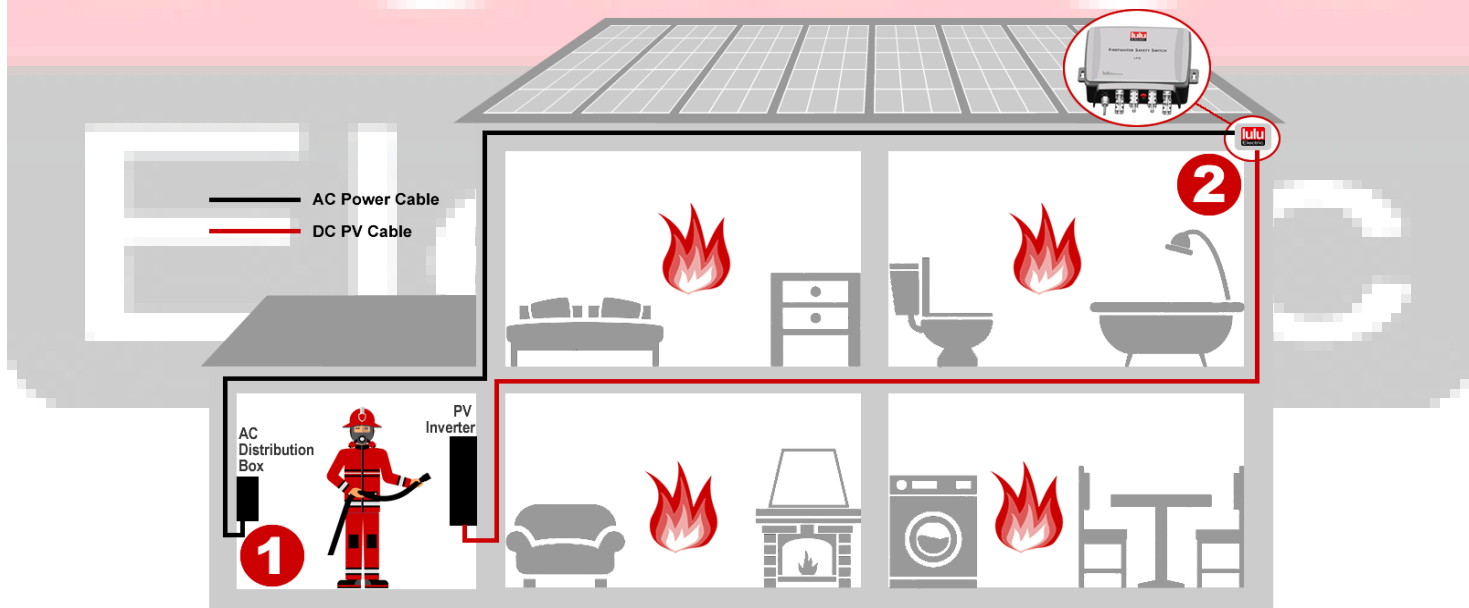

LULU ELECTRIC PRICE LIST

wholesale prices from 7 August 2023

LULU ELECTRIC FIREFIGHTER SAFETY SWITCHES

1-2 Strings Residential System Up to 30A @ 1500VDC

Type	Strings	Poles	600V	800V	1000V	1200V	1500V	net
LFS-S1-L	1	2	32A	26A	13A	10A	5A	€ 147
LFS-S1-M	1	2	55A	45A	33A	33A	18A	€ 151
LFS-S1-H	1	2	50A	50A	50A	40A	30A	€ 172
LFS-S2-L	2	4	32A	26A	13A	10A	5A	€ 149
LFS-S2-M	2	4	55A	45A	33A	33A	18A	€ 153
LFS-S2-H	2	4	50A	50A	50A	40A	30A	€ 186

3-4-5 Strings Commercial or Utility System Up to 30A @ 1500VDC

Type	Strings	Poles	600V	800V	1000V	1200V	1500V	net
LFS-S3-L	3	6	32A	26A	13A	10A	5A	€ 215
LFS-S3-M	3	6	55A	45A	33A	33A	18A	€ 221
LFS-S3-H	3	6	50A	50A	50A	40A	30A	€ 260
LFS-S4-L	4	8	32A	26A	13A	10A	5A	€ 229
LFS-S4-M	4	8	55A	45A	33A	33A	18A	€ 237
LFS-S4-H	4	8	50A	50A	50A	40A	30A	€ 282
LFS-S5-H	5	10	50A	50A	50A	40A	30A	€ 315

THE SOLUTION OF LULU'S FIREFIGHTER SAFETY SWITCH

The LULU firefighter safety switch (LFS) provides the solution. It directly disconnects the DC current in closest to the solar panels automatically and creates a safer situation for firefighters.

1. The firefighter turn off the AC power manually

No more action needed, just like fighting the fire in the house without photovoltaic system.

2. The LFS will shut down the DC power automatically

If LFS detect no AC current more than 5 seconds, it will automatically cut off the DC current at once.